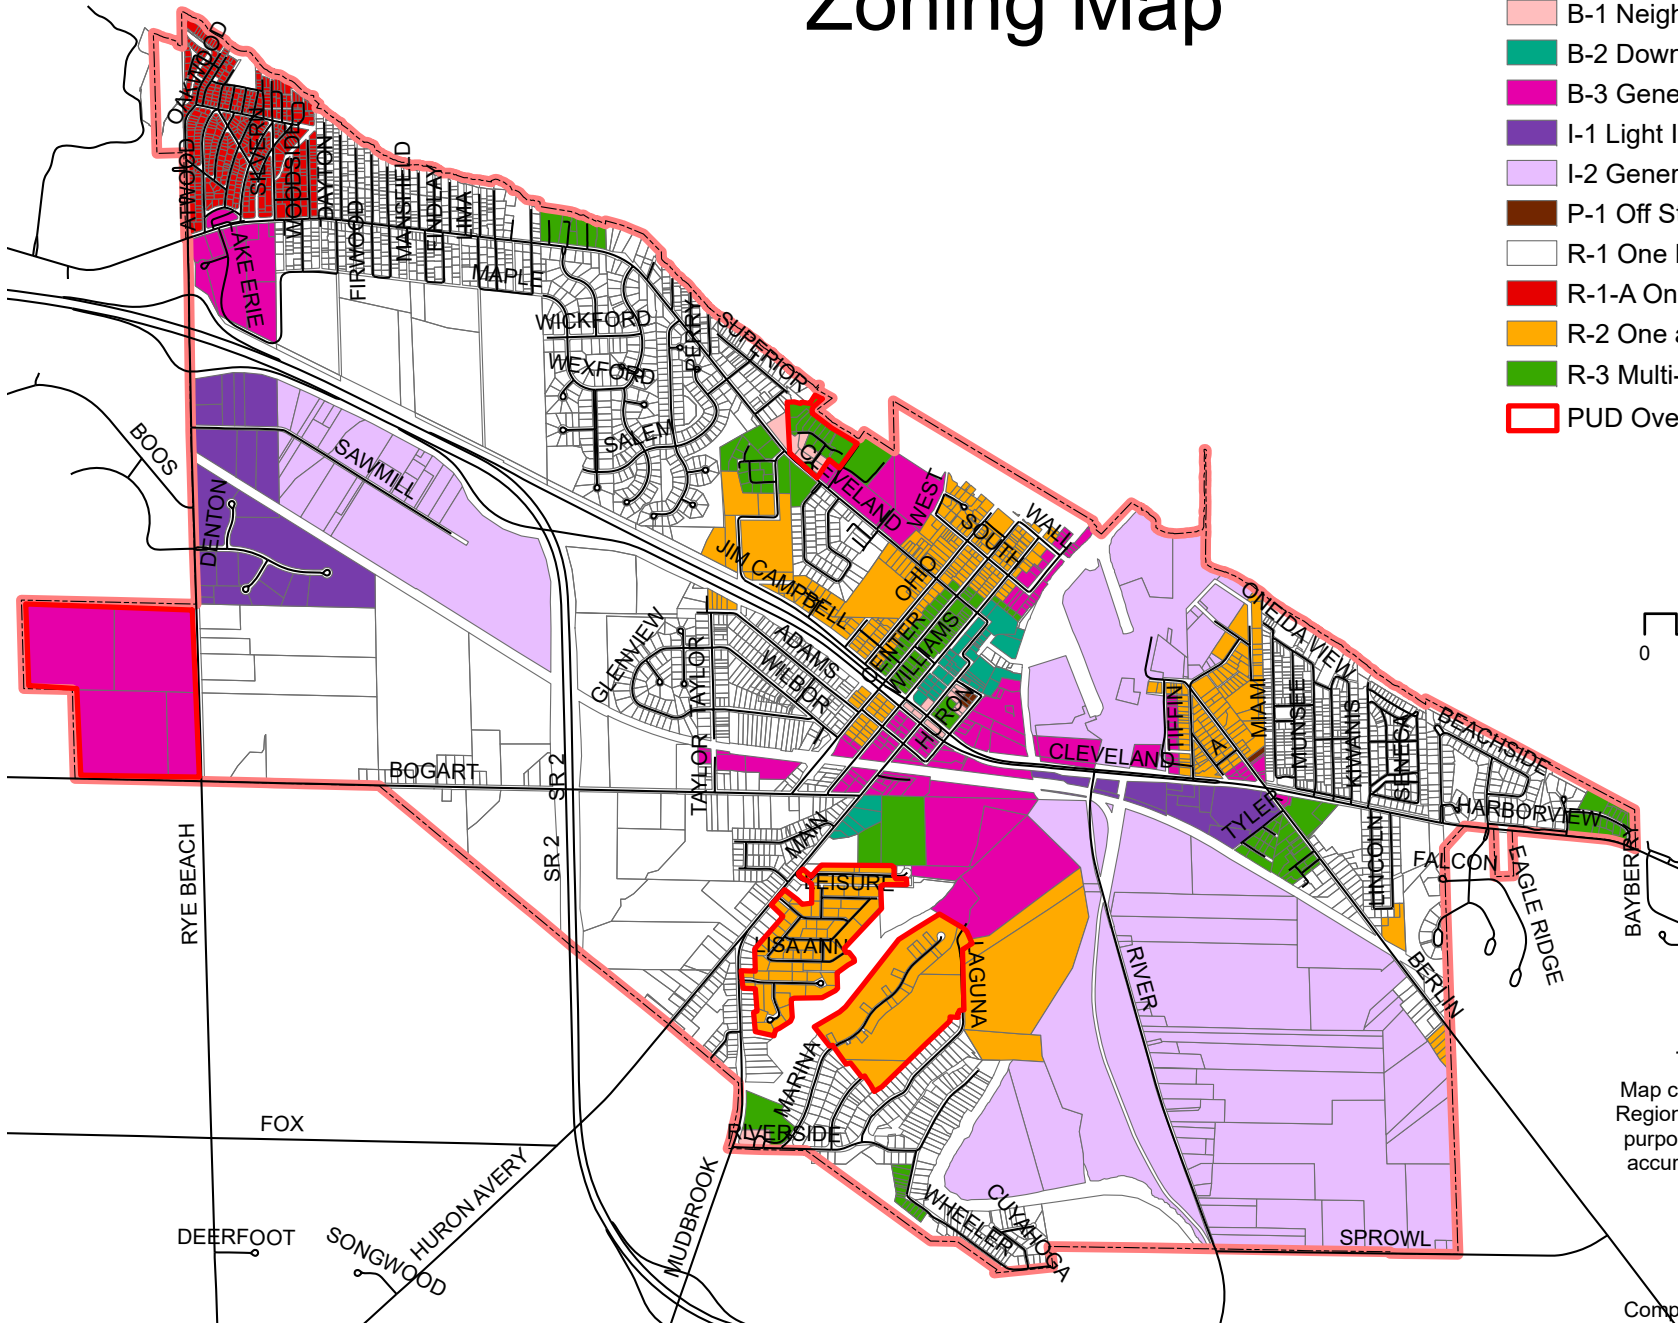

# City of Huron Erie County, Ohio Zoning Map

## Legend

### ZONING CODE

- B-1 Neighborhood Business
- B-2 Downtown Business
- B-3 General Business
- I-1 Light Industrial
- I-2 General Industrial
- P-1 Off Street Parking
- R-1 One Family Residential
- R-2 One and Two Family Residential
- R-3 Multi-Family Residential
- PUD Overlay

Map created by the Erie County Department of Regional Planning and to be used for illustrative purposes only. Refer to original documents for accuracy. Erie County, Ohio does not assume responsibility or liability for any errors or omissions contained herein.